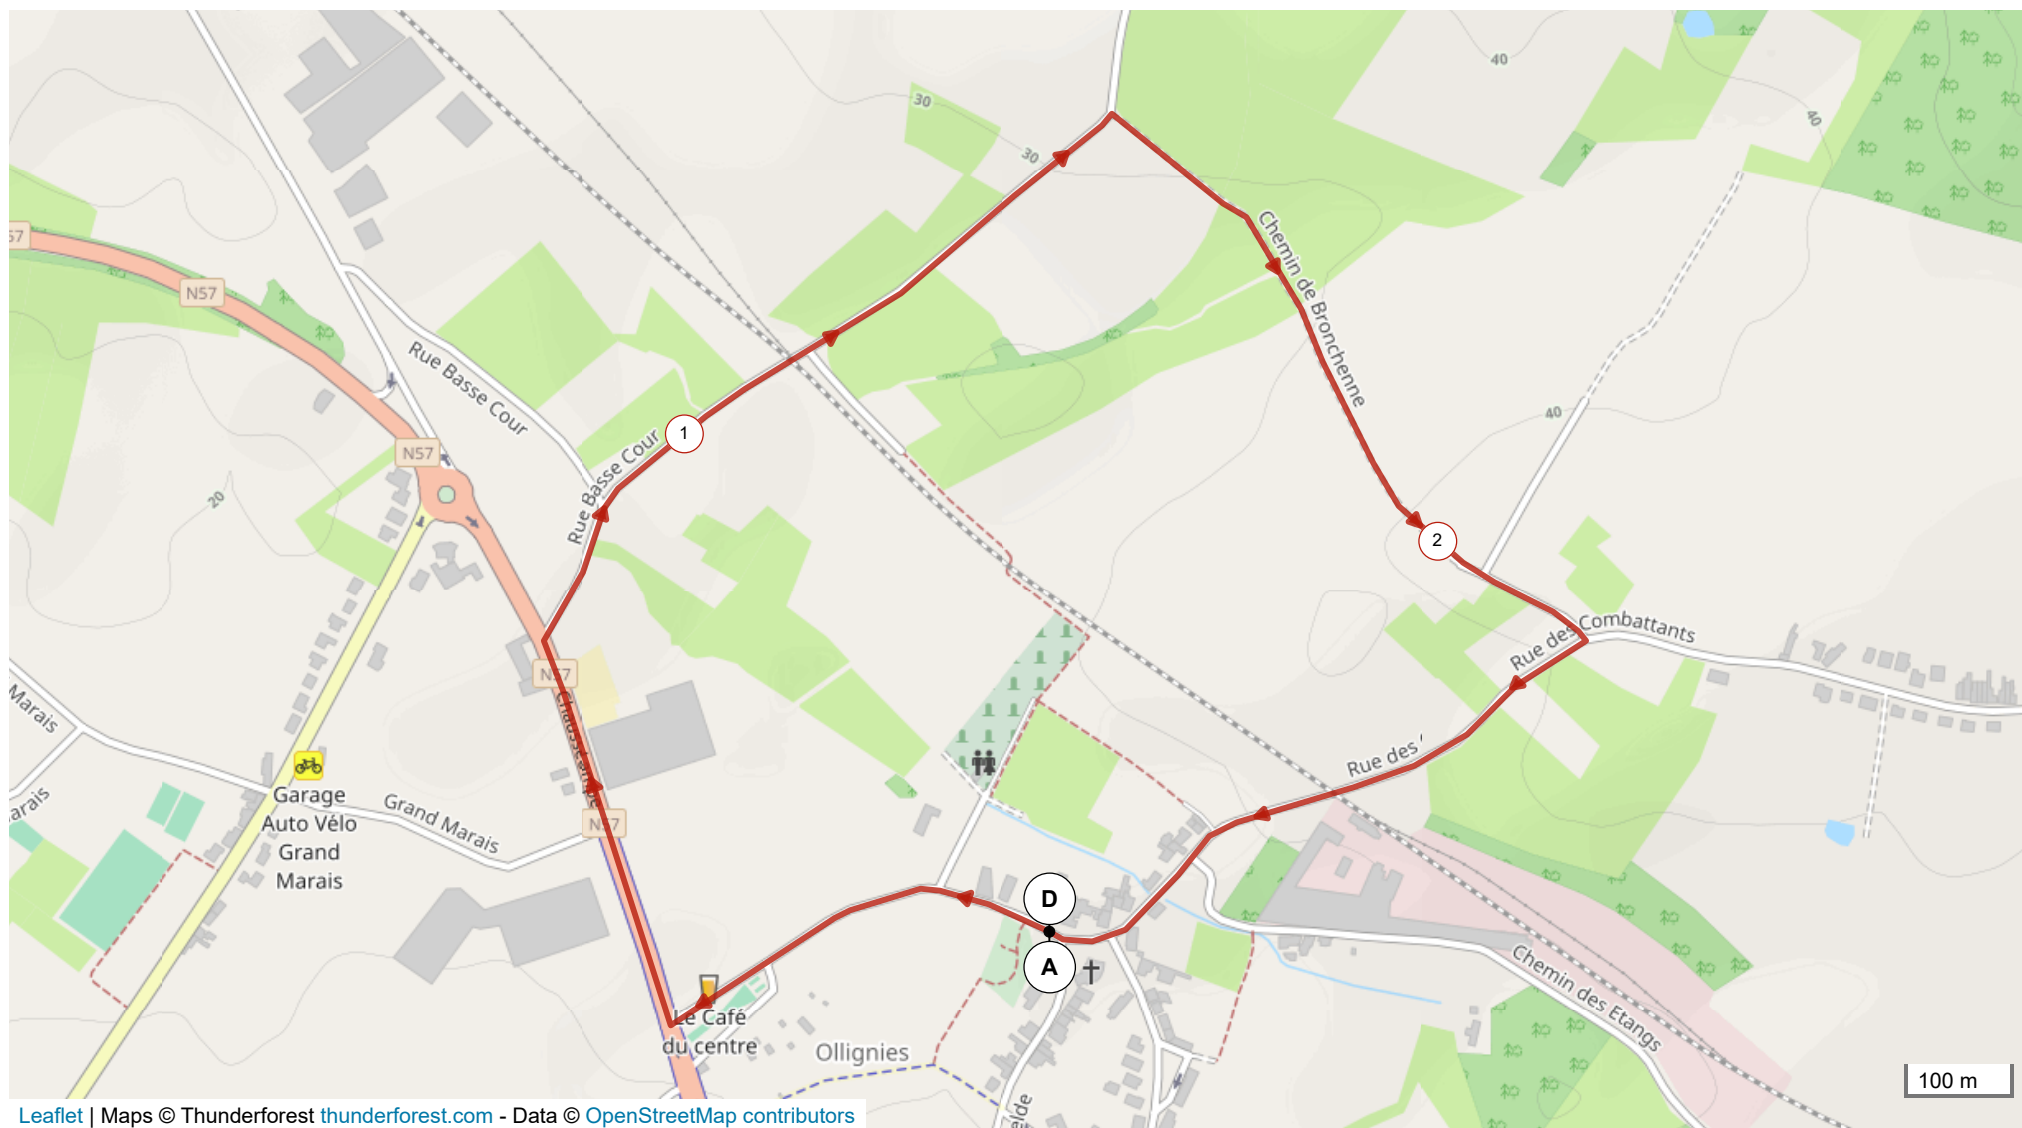

14742495 | Marche | LVA MP 3km *

Lessines -> Lessines

↳ 2.752 km ↑ 21 m ↓ 21 m ▲ 23 m ▼ 41 m

Leaflet | Maps © Thunderforest thunderforest.com - Data © [OpenStreetMap](https://openstreetmap.org/) contributors

© 2022 Openrunner